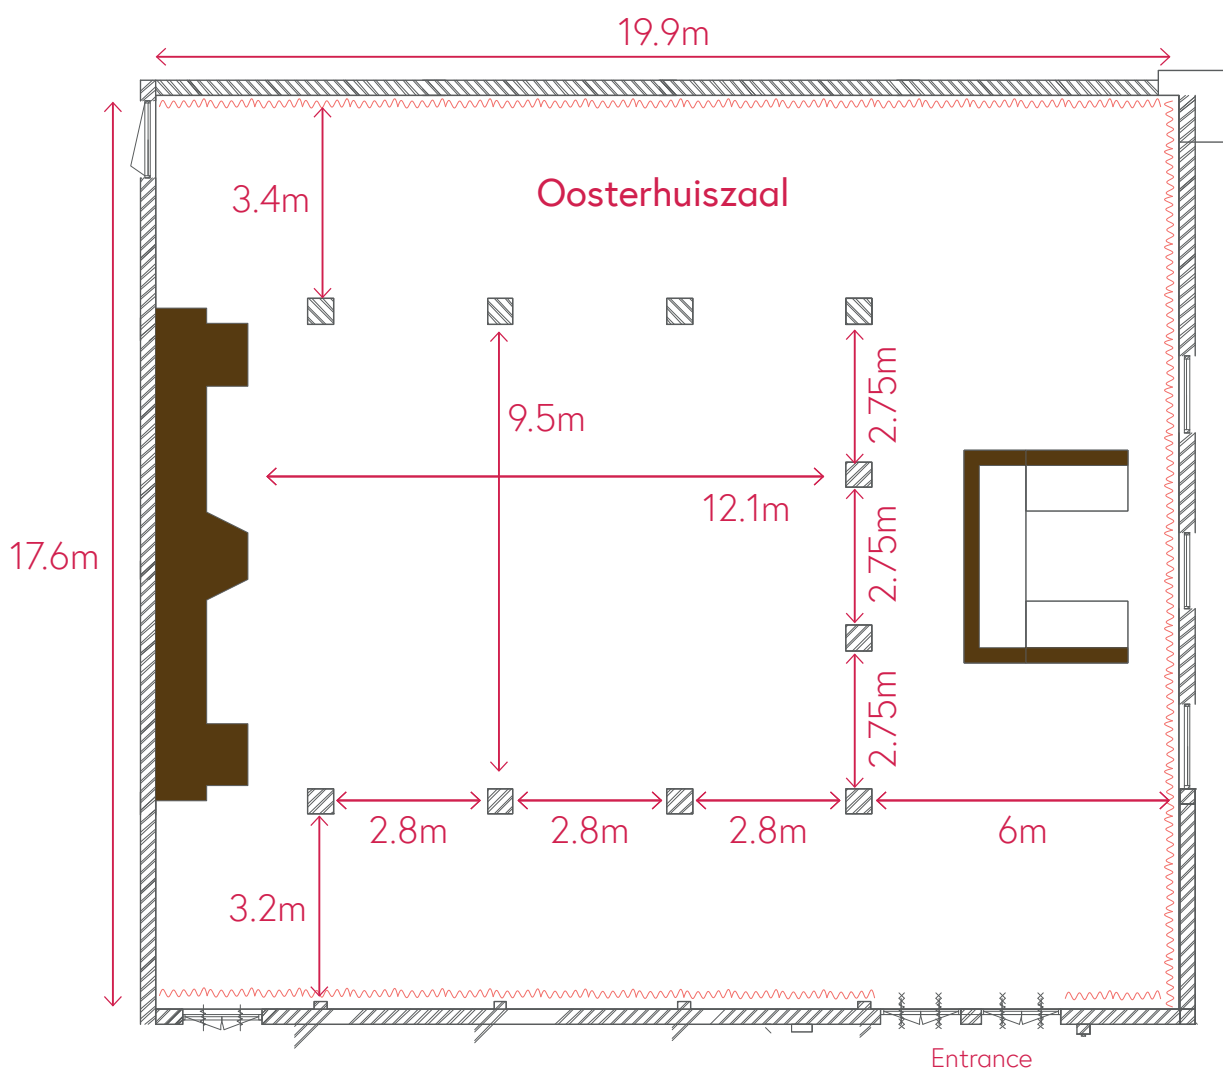

# Rode Hoed

Oosterhuiszaal / Ground floor

Height: 11.6m

# Rode Hoed

Groenzaal / Ground floor

Height: 3.4m

# Rode Hoed

Foyer / Ground floor

Height: 3.2m

# Rode Hoed

Zwanenzaal / First floor

Height: 3.3m