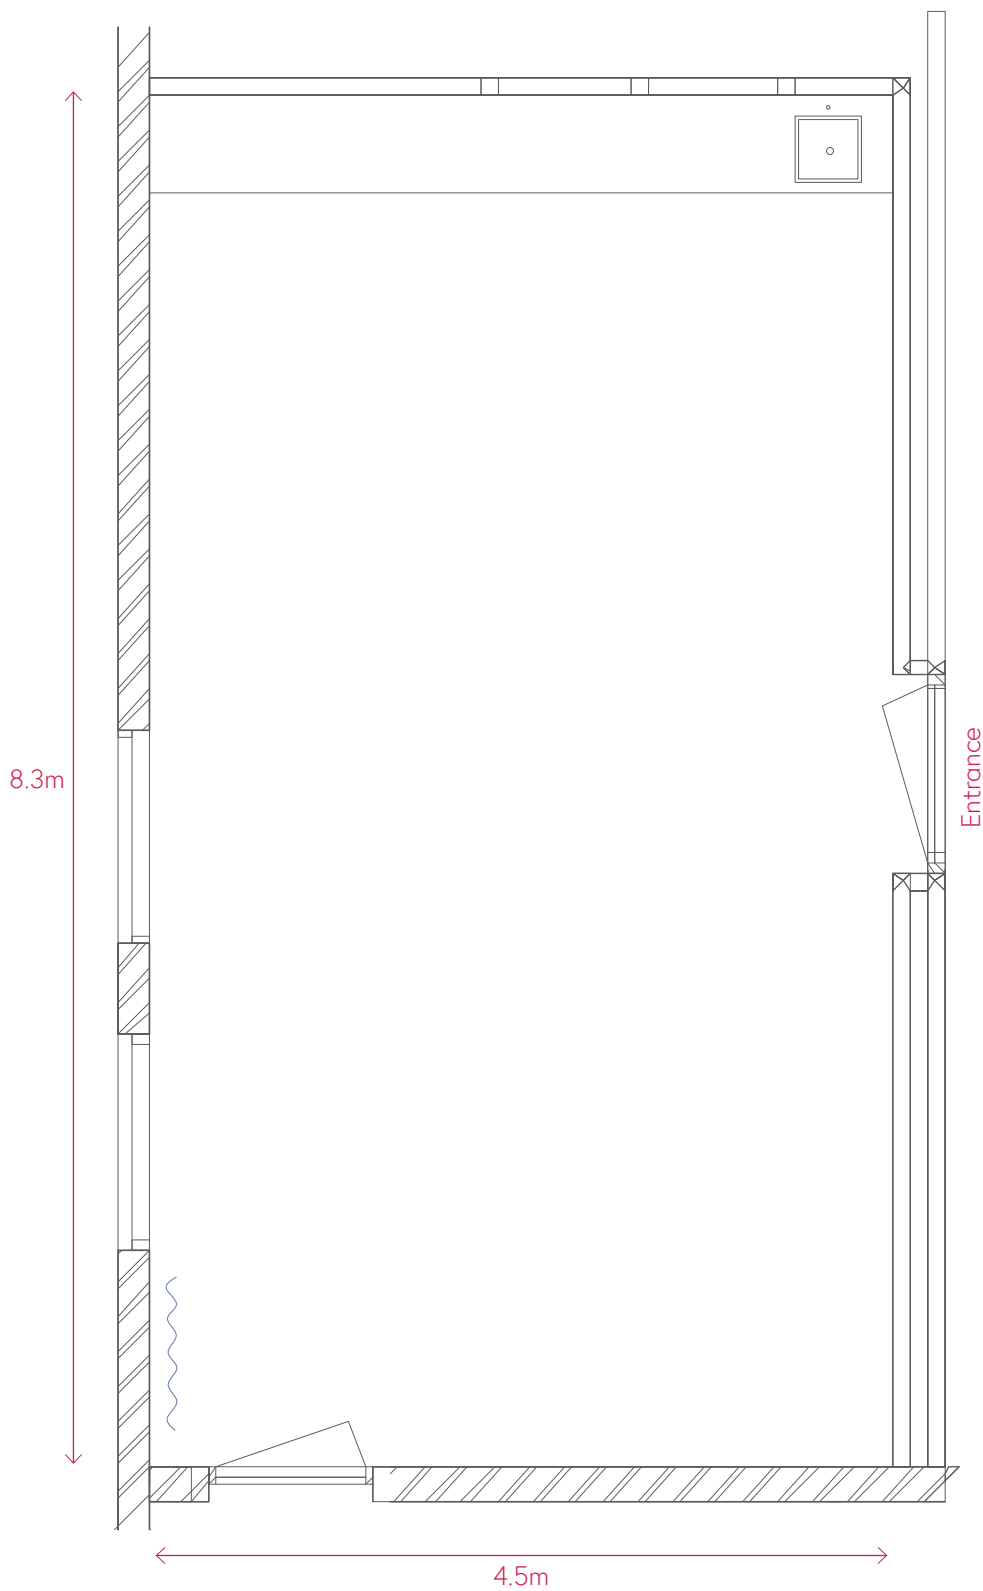

# Rode Hoed

Foyer / Ground floor

Height: 3.2m

# Rode Hoed

Amsterdamzaal / First floor

Height: 2.7m

# Rode Hoed

Vrijburgzaal / Second floor

Height: 3.5m

# Rode Hoed

Banningzaal / Second floor

Height: 3.2m