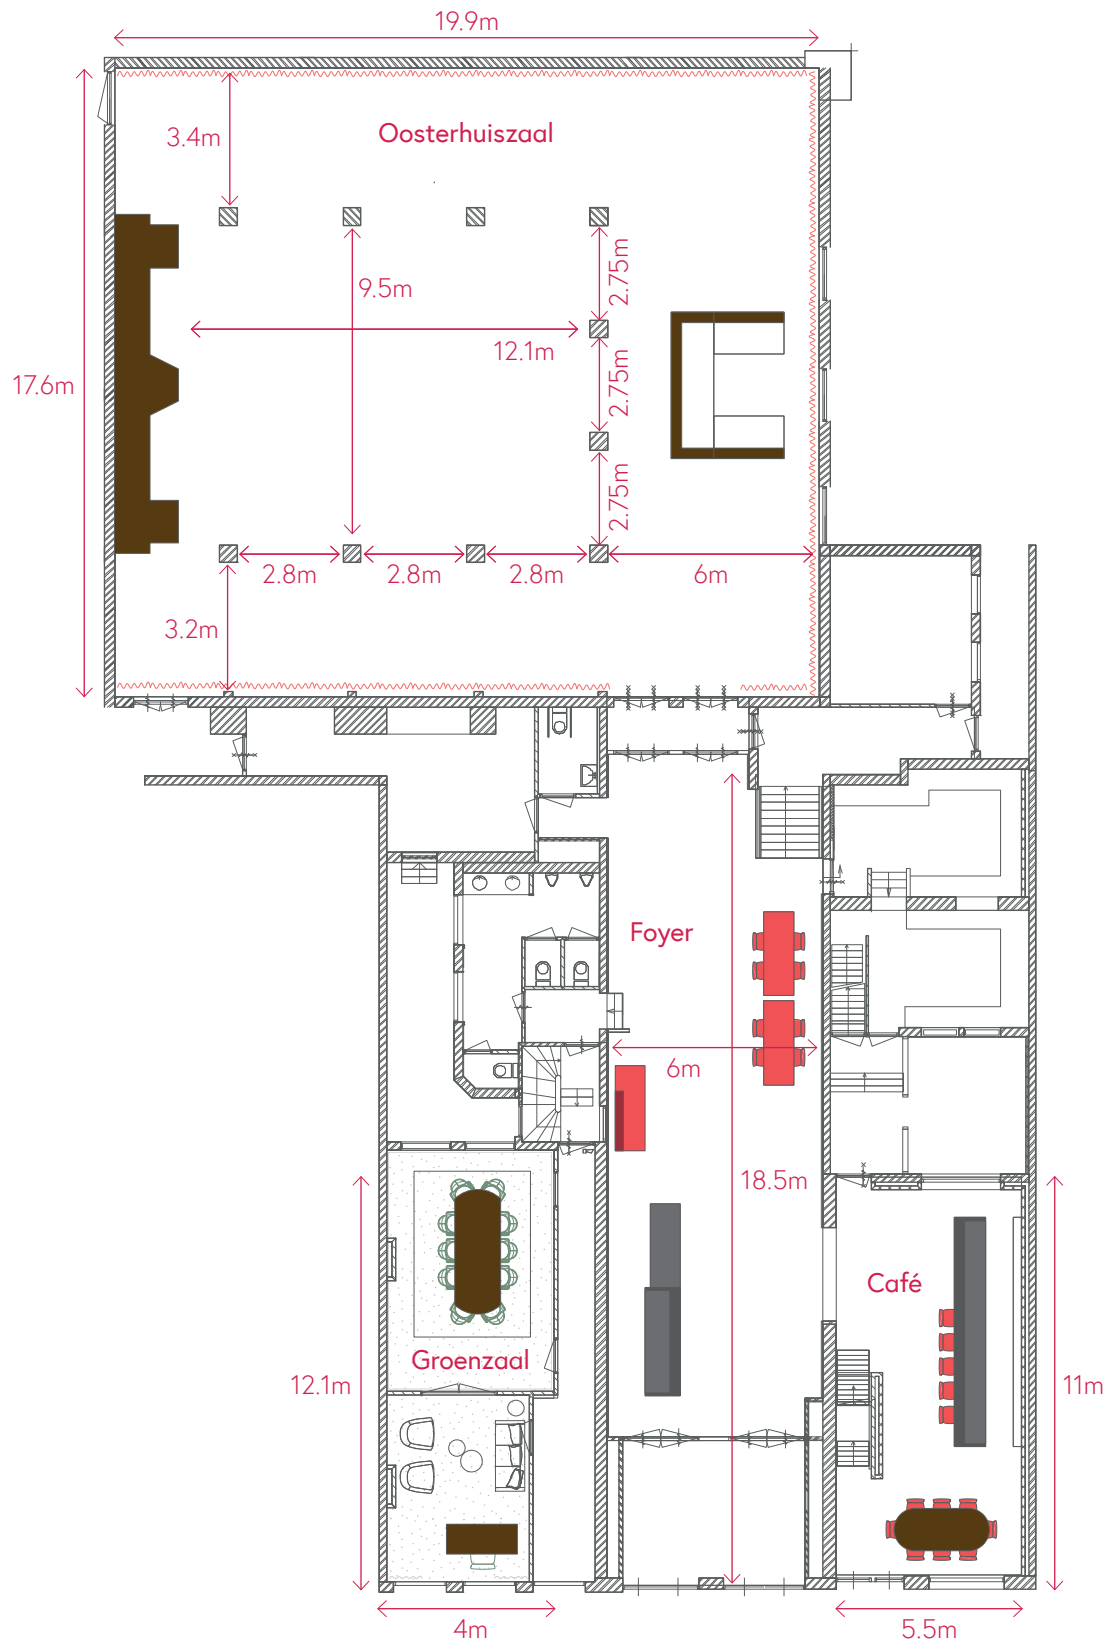

# Rode Hoed

Ground floor

# Rode Hoed

First floor

# Rode Hoed

Oosterhuiszaal / Ground floor

Height: 11.6m

# Rode Hoed

Foyer / Ground floor

Height: 3.2m