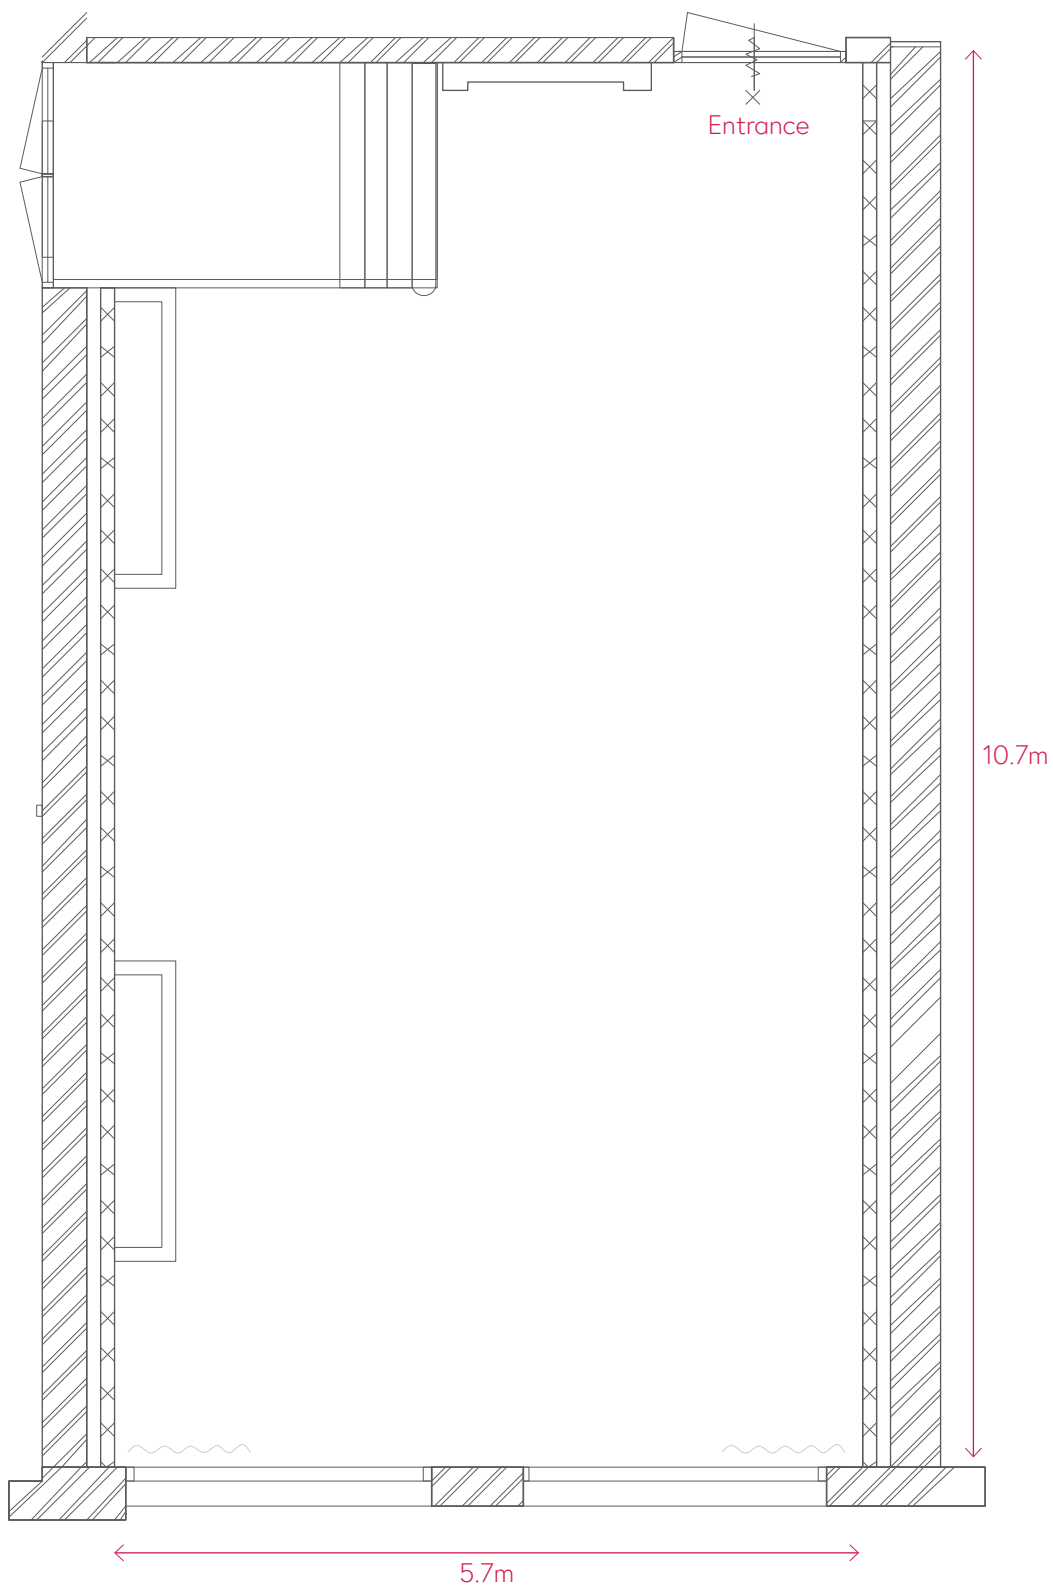

# Rode Hoed

Groenzaal / Ground floor

Height: 3.4m

# Rode Hoed

Foyer / Ground floor

Height: 3.2m

# Rode Hoed

Zwanenzaal / First floor

Height: 3.3m

# Rode Hoed

Amsterdamzaal / First floor

Height: 2.7m