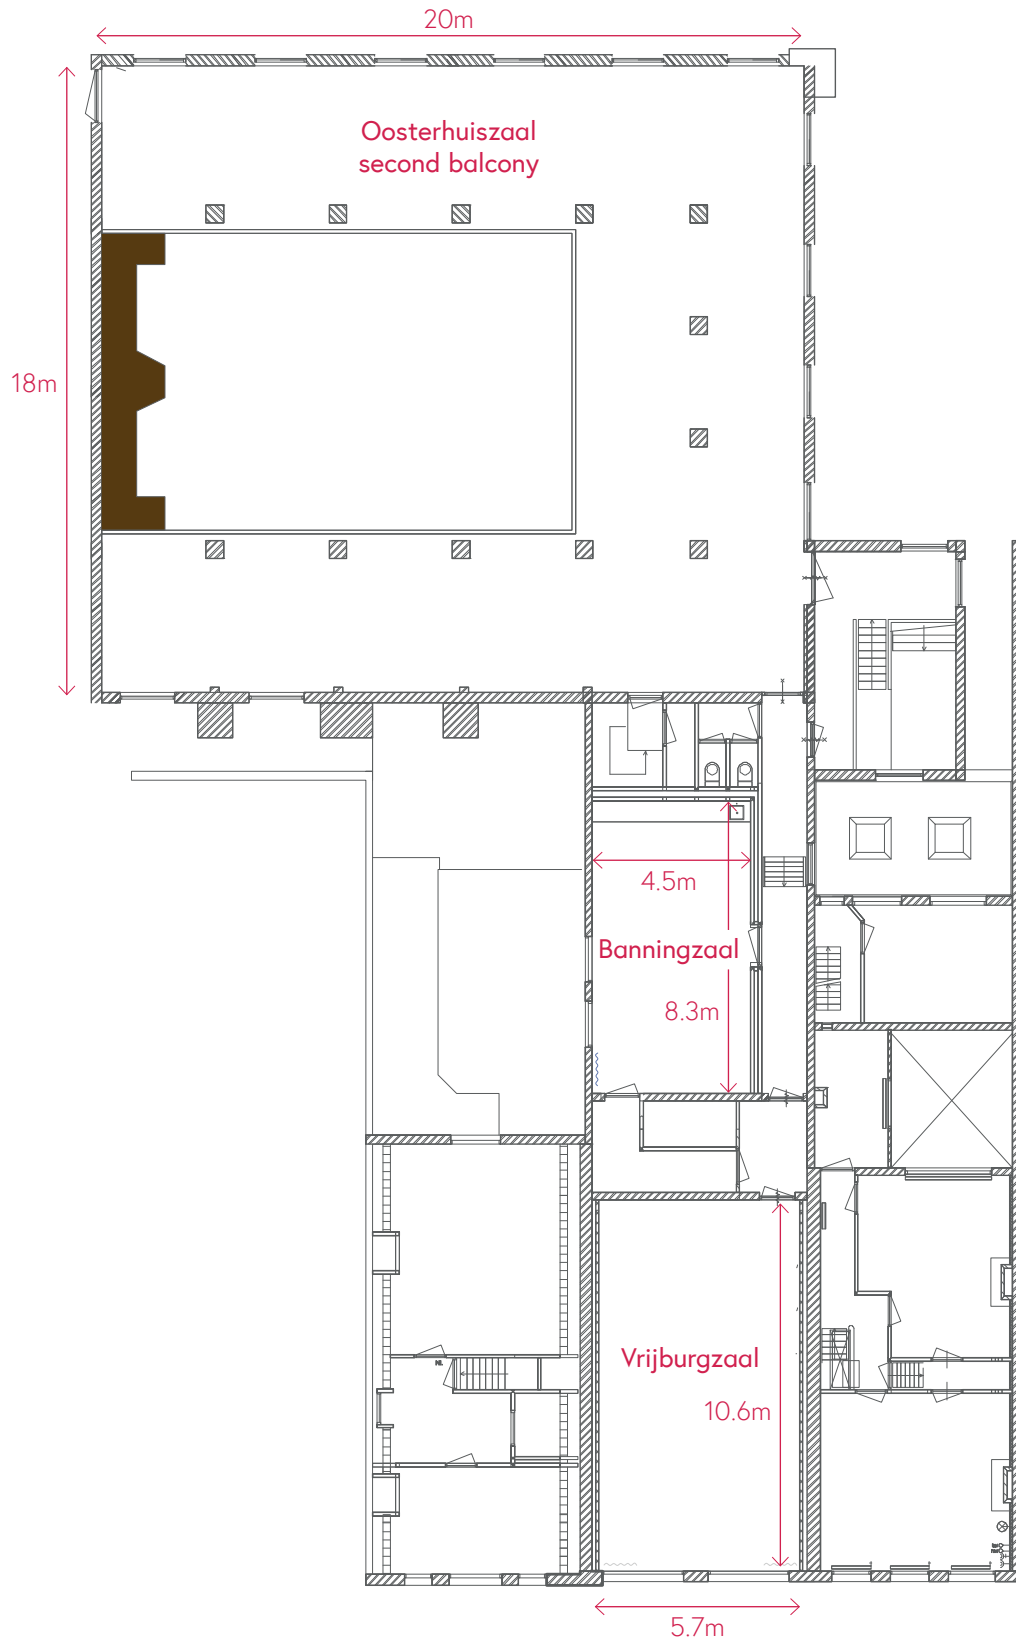

# Rode Hoed

First floor

# Rode Hoed

Oosterhuiszaal / Ground floor

Height: 11.6m

# Rode Hoed

Groenzaal / Ground floor

Height: 3.4m

# Rode Hoed

Foyer / Ground floor

Height: 3.2m