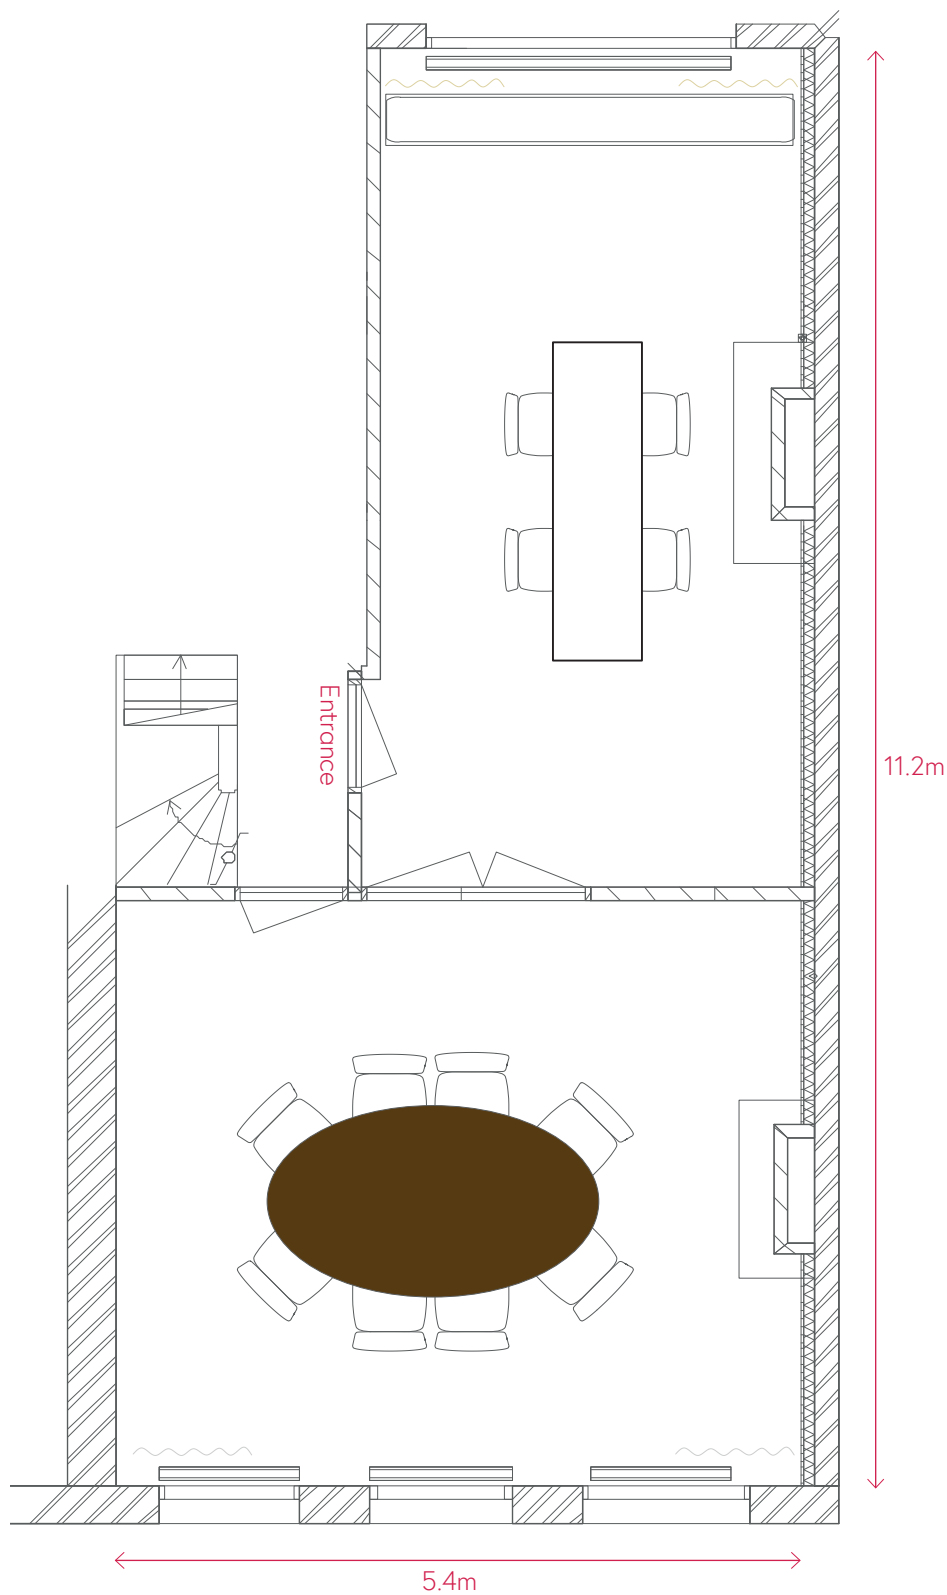

# Rode Hoed

Foyer / Ground floor

Height: 3.2m

# Rode Hoed

Zwanenzaal / First floor

Height: 3.3m

# Rode Hoed

Amsterdamzaal / First floor

Height: 2.7m

# Rode Hoed

Vrijburgzaal / Second floor

Height: 3.5m