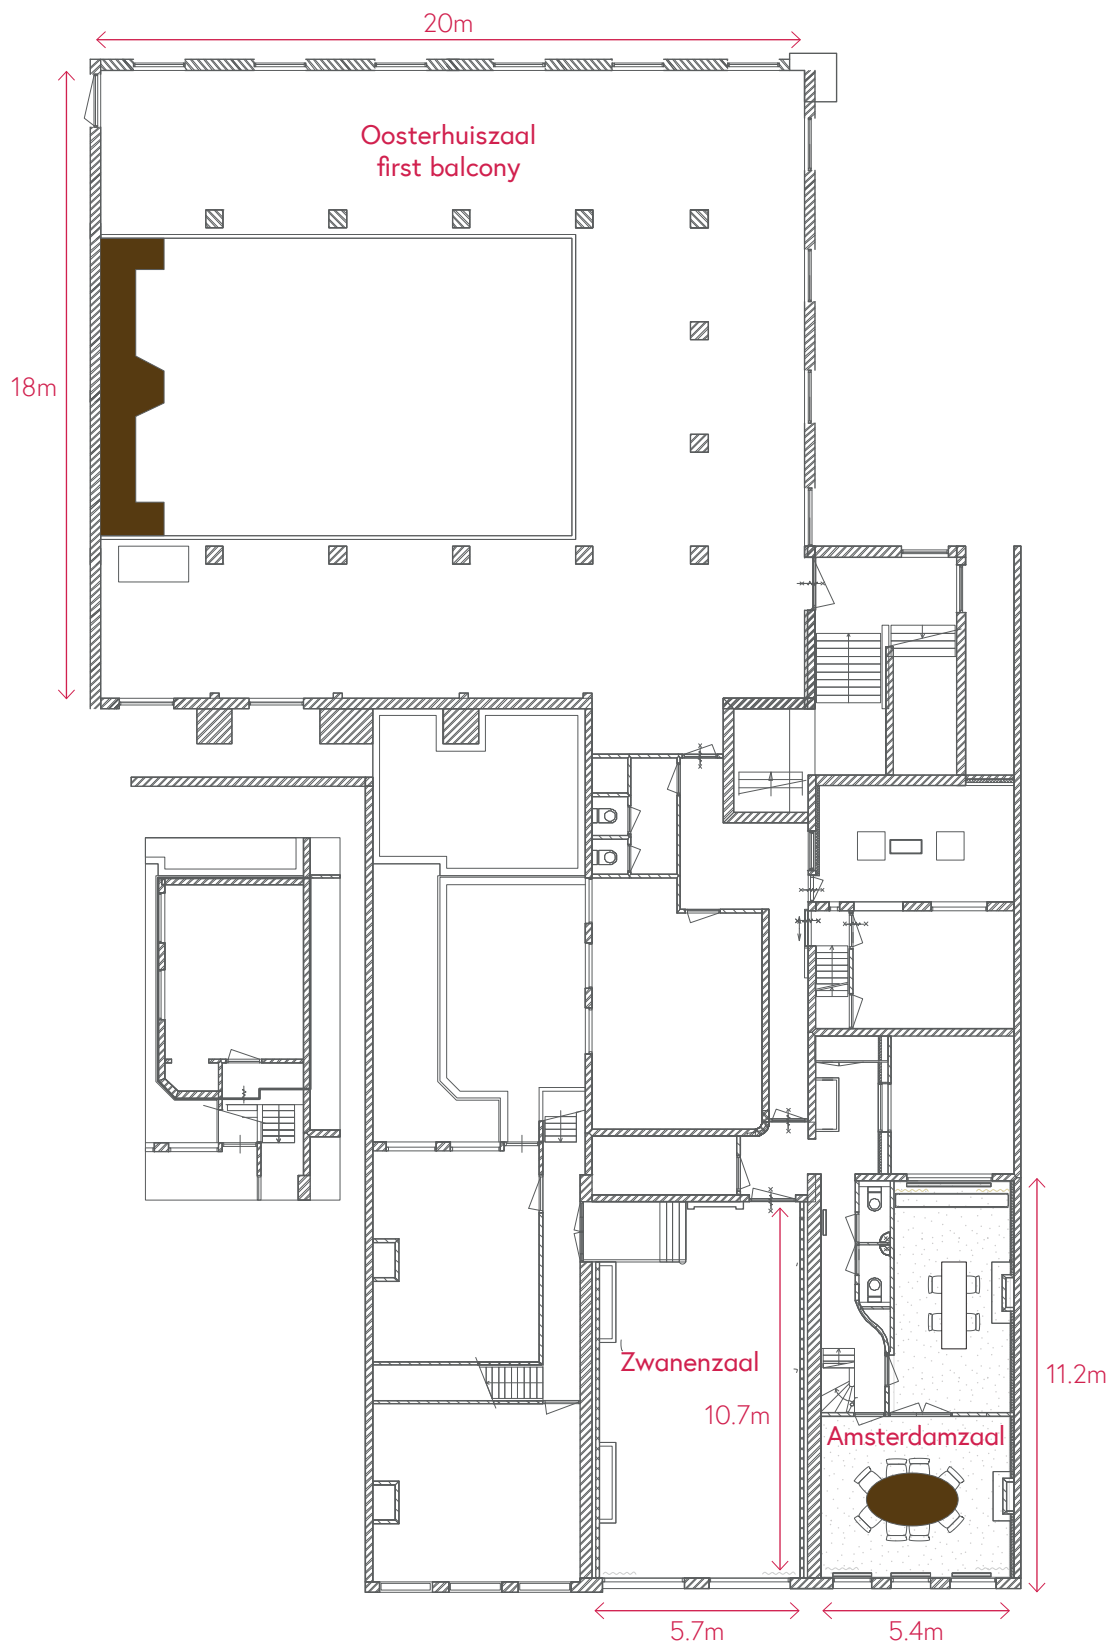

# Rode Hoed

Ground floor

# Rode Hoed

First floor

# Rode Hoed

Oosterhuiszaal / Ground floor

Height: 11.6m

# Rode Hoed

Foyer / Ground floor

Height: 3.2m