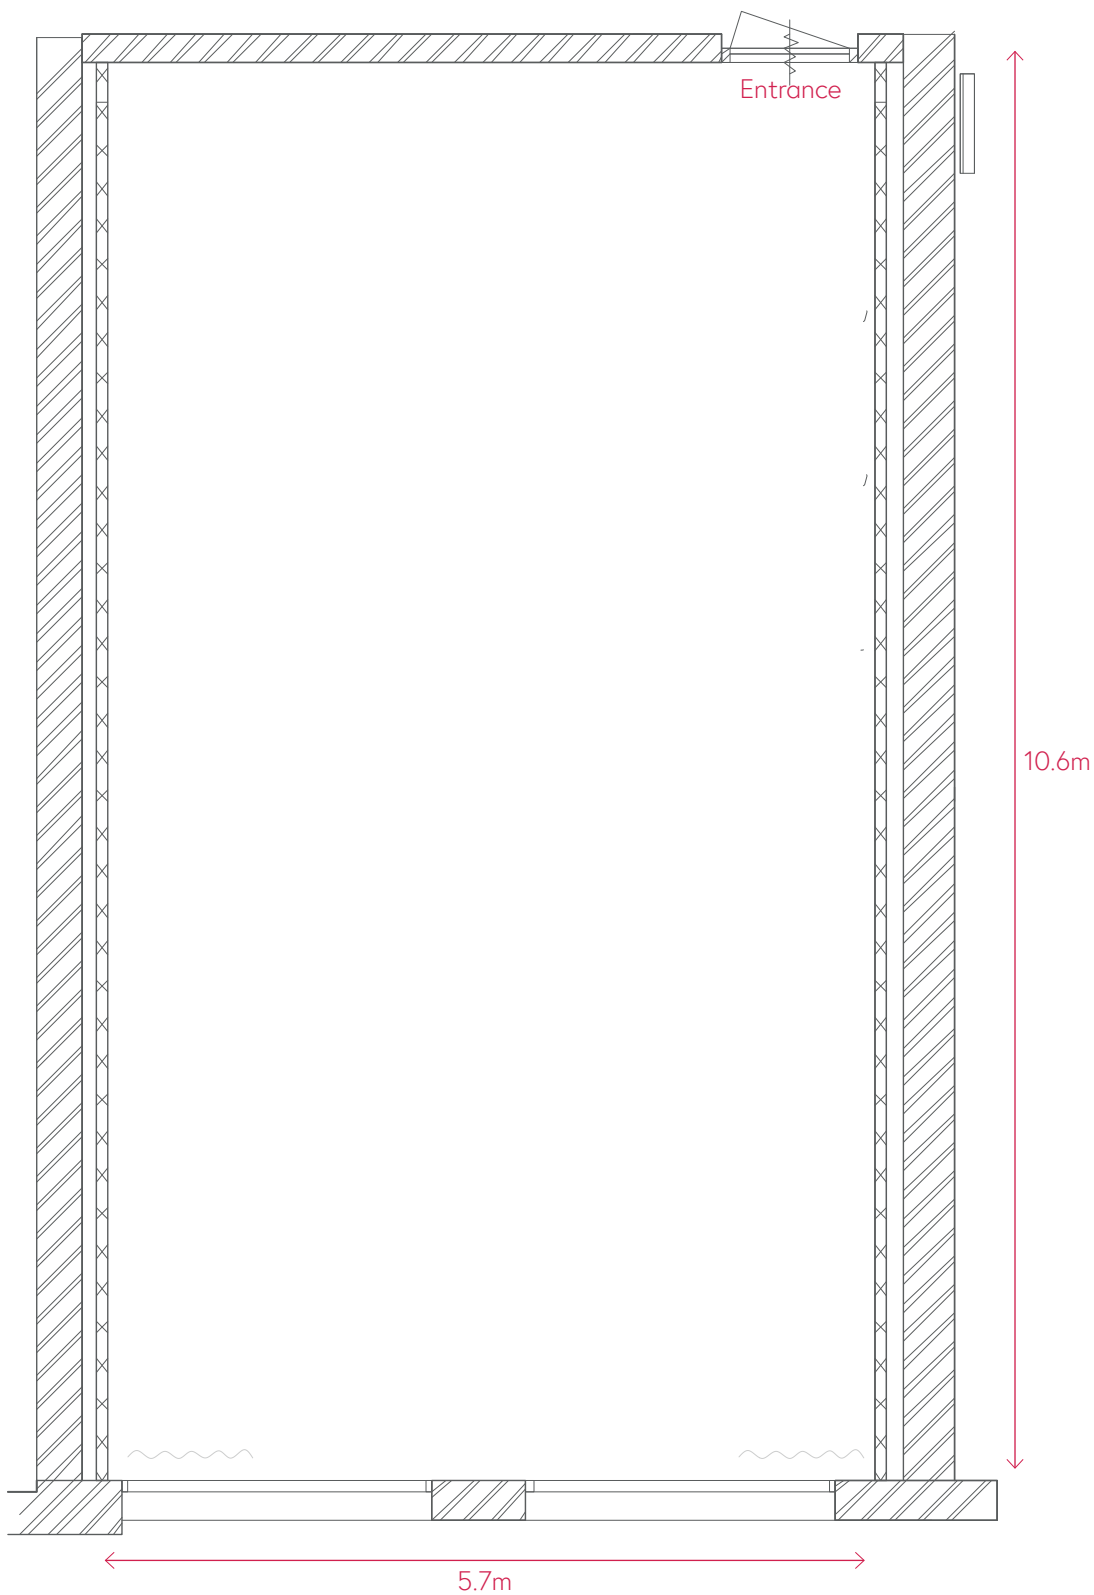

# Rode Hoed

Foyer / Ground floor

Height: 3.2m

# Rode Hoed

Zwanenzaal / First floor

Height: 3.3m

# Rode Hoed

Amsterdamzaal / First floor

Height: 2.7m

# Rode Hoed

Vrijburgzaal / Second floor

Height: 3.5m