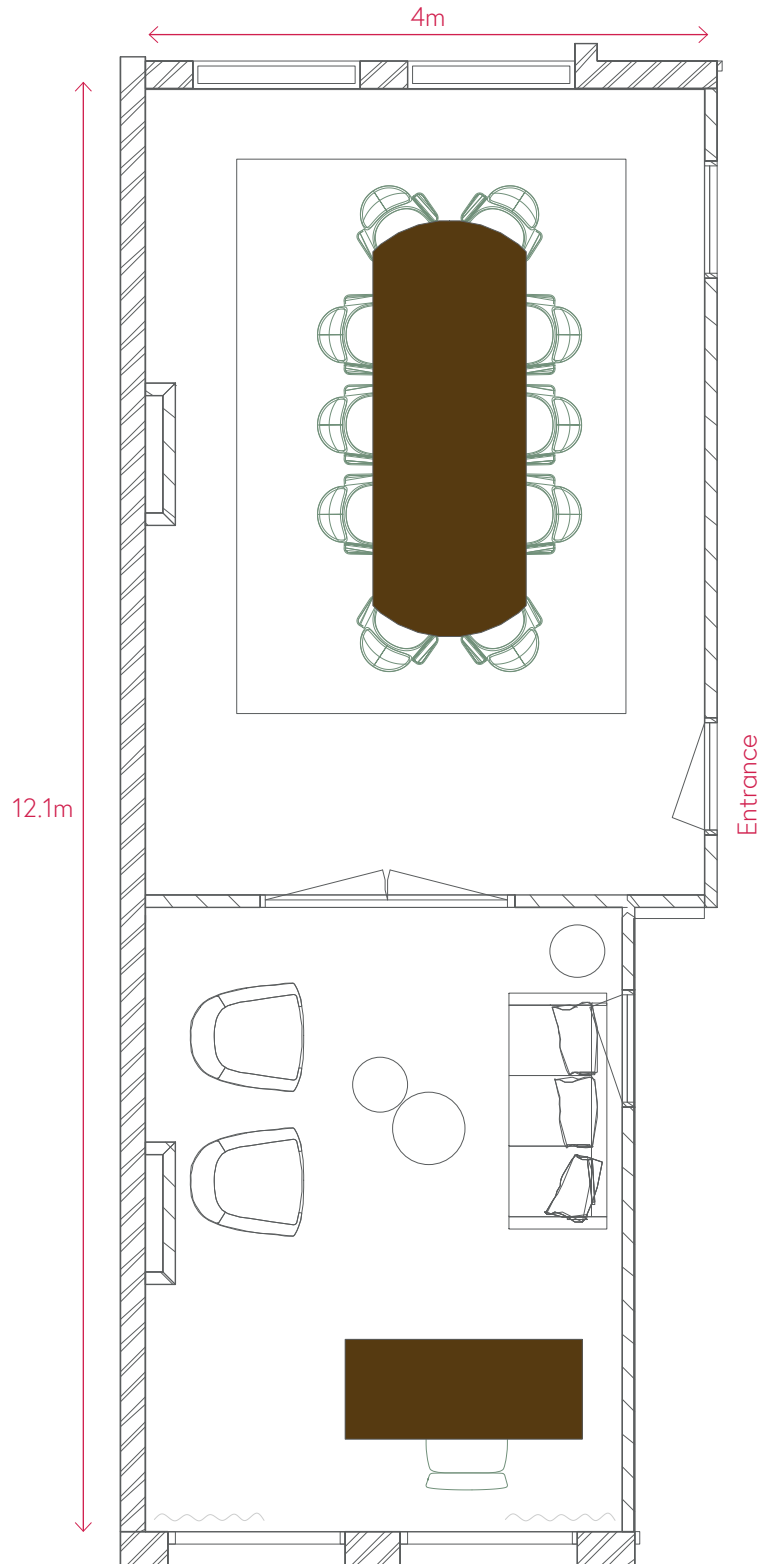

# Rode Hoed

Oosterhuiszaal / Ground floor

Height: 11.6m

# Rode Hoed

Groenzaal / Ground floor

Height: 3.4m

# Rode Hoed

Foyer / Ground floor

Height: 3.2m

# Rode Hoed

Zwanenzaal / First floor

Height: 3.3m