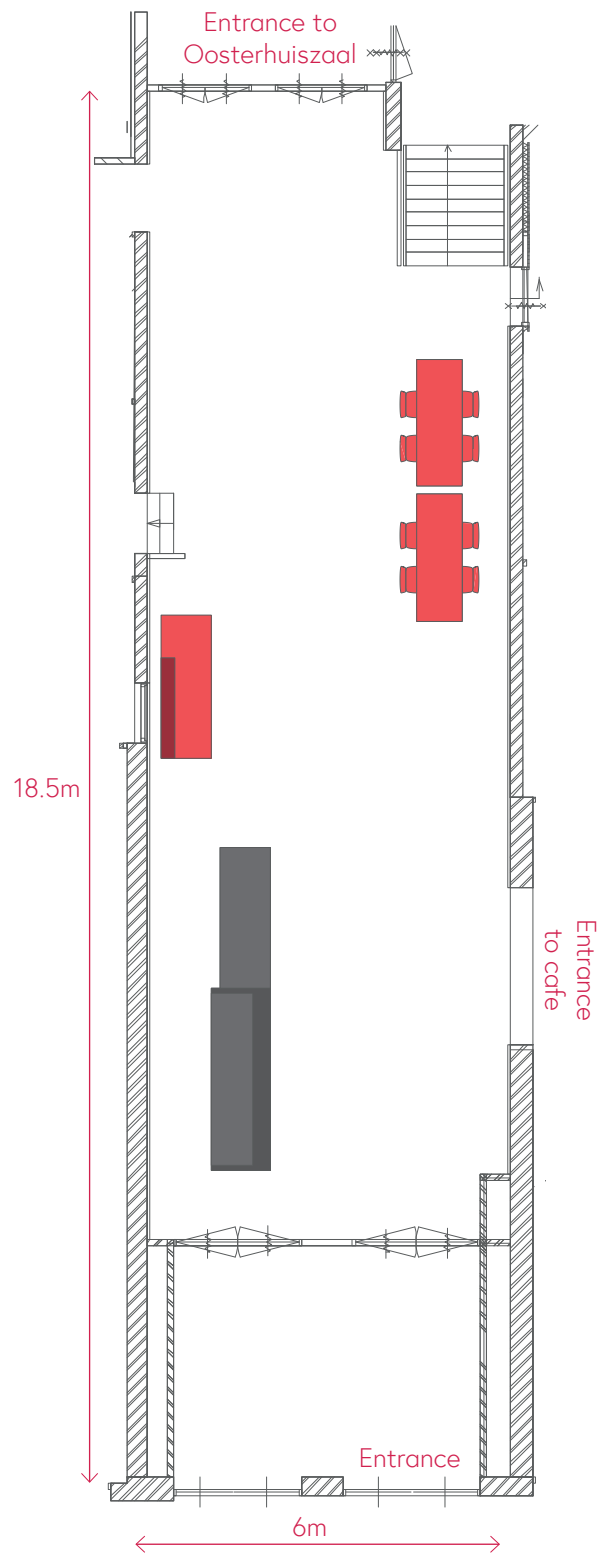

# Rode Hoed

Oosterhuiszaal / Ground floor

Height: 11.6m

# Rode Hoed

Groenzaal / Ground floor

Height: 3.4m

# Rode Hoed

Foyer / Ground floor

Height: 3.2m

# Rode Hoed

Zwanenzaal / First floor

Height: 3.3m